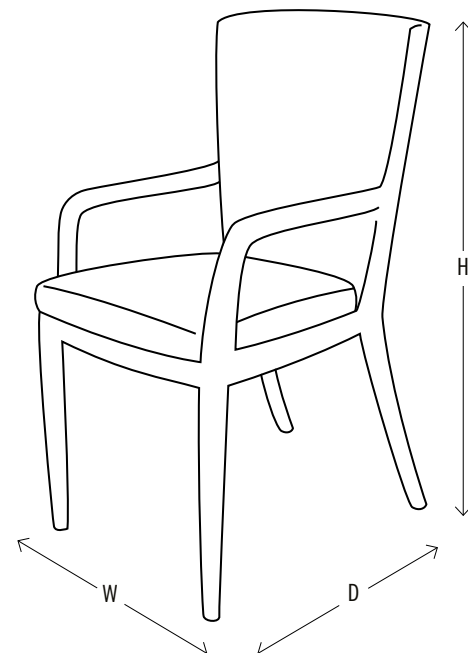

W WIDTH
D DEPTH
H HEIGHT