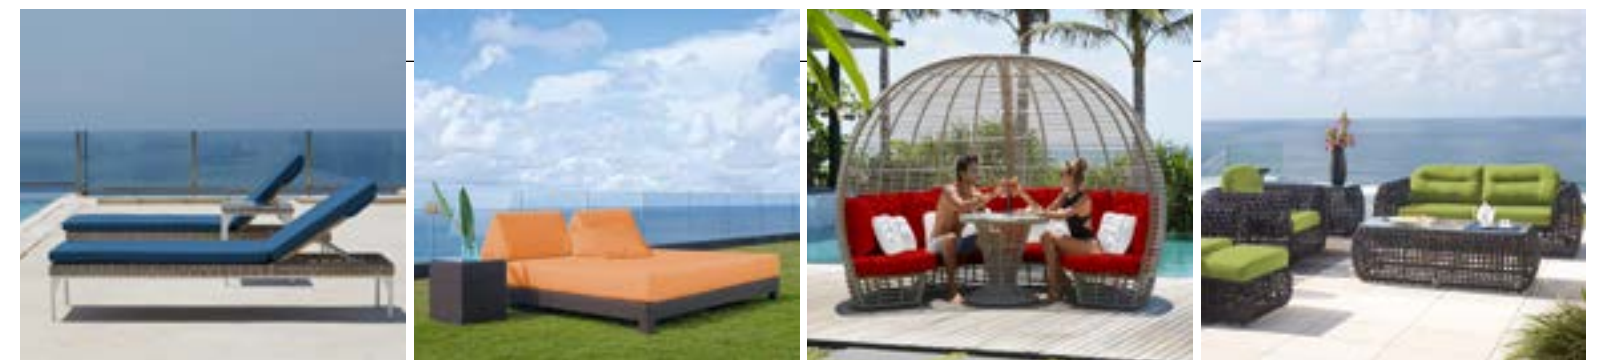

Choice of Fabric Program

Skyline Design presents a customer-oriented solution catering to clients seeking a change in Sunbrella® Fabric for their outdoor furniture. Our program provides the opportunity to recover the original factory cushion core with a selection of 24 stocked premium Sunbrella® Fabrics, all available at a standard grade level as displayed on page 258.

Choice of Fabric Program Features & Benefits

- Choice of 20+ Sunbrella® listed fabrics.
- All Choices of Fabric Program items noted in MSRP by item number C-FP.
- Lead time 3-4 weeks (Lead times may vary during PEAK Season).
- Flow through mesh bottoms.
- 5 Years Sunbrella® Warranty on Fabric.

Custom Cushion & Cover Program

For clients seeking a custom cushion upgrade and high-performance outdoor furniture cover options, we invite you to explore our comprehensive High Performance Custom Cushion Program. This program offers a wide range of options tailored to meet your specific needs, including the ability to accommodate specific foam requests. Our goal is to provide you with the utmost comfort and durability for your outdoor furniture. Please refer to the program details for more information and to discover the array of possibilities available to enhance your outdoor experience.

sunbrella® CHOICE OF FABRIC PROGRAM