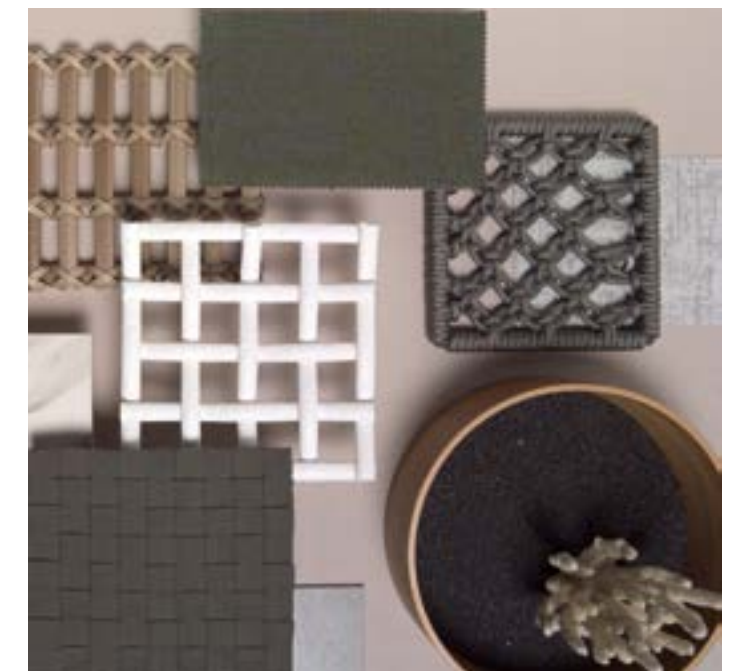

Our brand is the epitome of luxury and sophistication, celebrated for its immediate recognition in the most exclusive resorts worldwide. Our carefully curated collections seamlessly enhance the ambiance of prestigious properties, whether they are commercial establishments or private residences.

Our unwavering pride lies in our extraordinary product and development team. With a relentless commitment to excellence, they continuously infuse our creations with new designs. Leveraging the finest raw materials and employing cutting-edge, quality-controlled machinery, our team crafts products that epitomize longevity, durability, and sheer perfection, promising countless years of unparalleled enjoyment.

Skyline Design is a renowned Spanish luxury outdoor furniture brand known for its meticulously engineered and exquisitely crafted products. Our furniture is proudly manufactured in Surabaya, Indonesia, leveraging the region's expertise in craftsmanship and attention to detail. With a robust global network, we efficiently distribute our premium products to customers worldwide, ensuring timely deliveries and exceptional service.