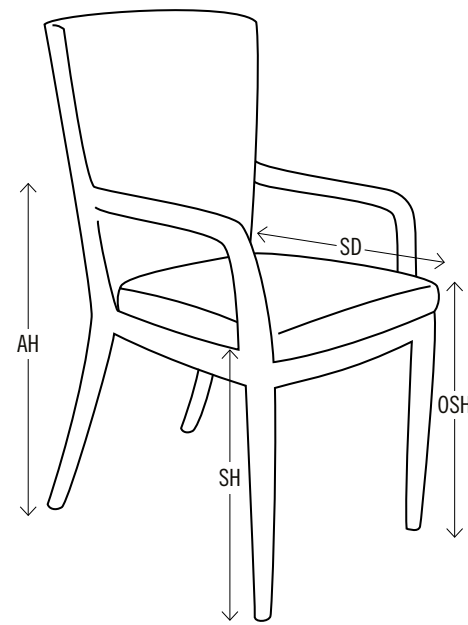

DIMENSION DETAILS

SH SEAT HEIGHT
OSH OVERALL SEAT HEIGHT
SD SEAT DEPTH
AH ARM HEIGHT