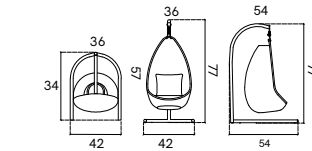

KRABI HANGING CHAIR

KRABI HANGING CHAIR

RAMI NATURAL ROPE
W/ TEAK

ITEM NO.	DESCRIPTION	DIAGRAM	FIBER / FABRIC COLOR	MSRP
24106	KRABI HANGING CHAIR* CUFT: 46 WEIGHT: 39	DIMENSIONS: 46 x 30 x 51	RAMI NATURAL ROPE	2798
24106C	CUSHION FOR KRABI HANGING CHAIR YARDAGE: 4 WEIGHT: 8 1 - BACK CUSHION 24 x 24 2 - THROW PILLOW 16 x 16		SUNBRELLA® 5453 CANVAS	668
24106C-FP	CHOICE OF SUNBRELLA® FABRIC PROGRAM SH: 19 OSH: 22 SD: 30		CHOICE OF FABRICS	904
	CUSTOM CUSHION FOR KRABI HANGING CHAIR CUSTOM CUSHION FOAM ADD ONS:		TAILORED PROTECTIVE COVER	1398
	GRADE A-C \$1098 GRADE D-F \$1198 GRADE G-I \$1298 DRY ADD+ \$548 PLUSH ADD+ \$998		SUR LAST® SAND OR GREY	
2972S	STAND FOR HANGING CHAIR CUFT: 6 WEIGHT: 63 CHOICE OF BLACK CARBON OR SILVER WALNUT HANGING CHAIR FRAME	DIMENSIONS: 42 x 54 x 77	POWDERCOATED STEEL FRAME	1318