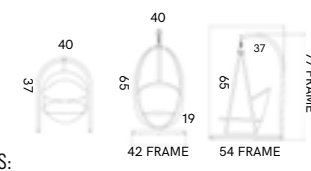

ITEM NO.	DESCRIPTION	DIAGRAM	FIBER / FABRIC COLOR	MSRP
2972	HERI HANGING CHAIR*		MUSHROOM 15 MM	2418
2972C	CUSHION FOR HERI HANGING CHAIR		SUNBRELLA® 5453 CANVAS	668
2972C-FP	CHOICE OF SUNBRELLA® FABRIC PROGRAM		CHOICE OF FABRICS	818
	CUSTOM CUSHION FOR HERI HANGING CHAIR		TAILORED PROTECTIVE COVER	1398
	GRADE A-C $998		SUR LAST® SAND OR GREY	
	GRADE D-F $1098			
	GRADE G-I $1198			
2972S	STAND FOR HANGING CHAIR		POWDERCOATED STEEL FRAME	1318
	CHOICE OF BLACK CARBON OR SILVER WALNUT HANGING CHAIR FRAME