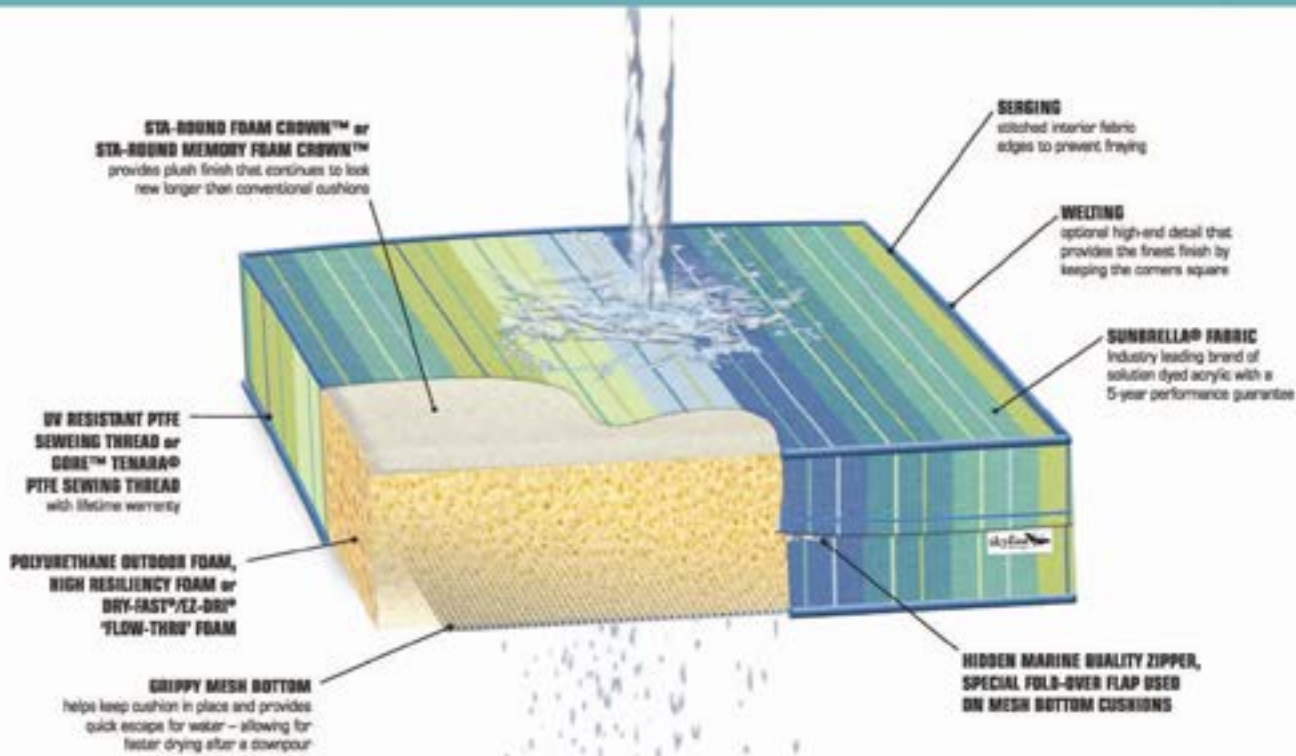

The difference is in the details — Innovative construction combined with high-tech materials that last longer and dry faster backed by an industry leading **5-year warranty!**