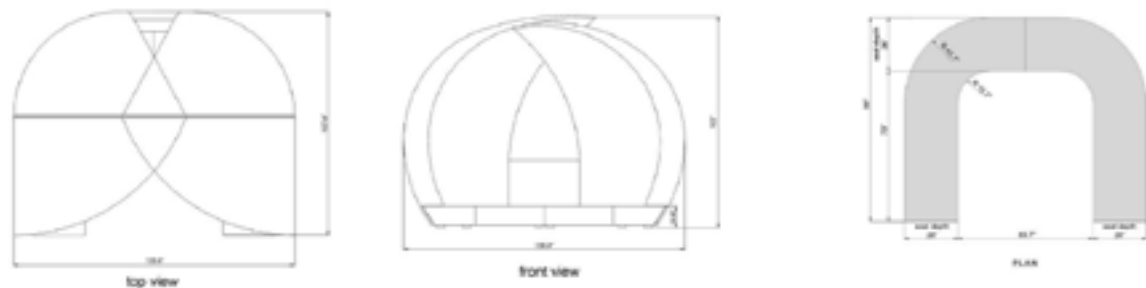

ITEM NO.	DESCRIPTION	DIAGRAM	FIBER / FABRIC COLOR	MSRP
84871	SPARTA LOUNGE*		MUSHROOM 15 MM	18318
84871C	CUSHION FOR SPARTA LOUNGE 16 - BACK CUSHIONS 28 x 28 10 - THROW PILLOWS 16 x 16 CHOICE OF SUNBRELLA® FABRIC PROGRAM		SUNBRELLA® 5453 CANVAS	4928
84871C-FP	CHOICE OF SUNBRELLA® FABRIC PROGRAM		CHOICE OF FABRICS	5998
	CUSTOM CUSHION FOR SPARTA LOUNGE GRADE A-C $6998 GRADE D-F $7498 GRADE G-I $8198		CUSTOM CUSHION FOAM ADD ONS: DRY ADD+ $3499 PLUSH ADD+ $6948	
84872	SPARTA COFFEE TABLE		MUSHROOM 15 MM	1398
84872G	GLASS FOR SPARTA COFFEE TABLE -GLASS REQUIRED		TEMPERED INSET GLASS 5 MM	298
			TAILORED PROTECTIVE COVER SUR LAST® SAND OR GREY	398